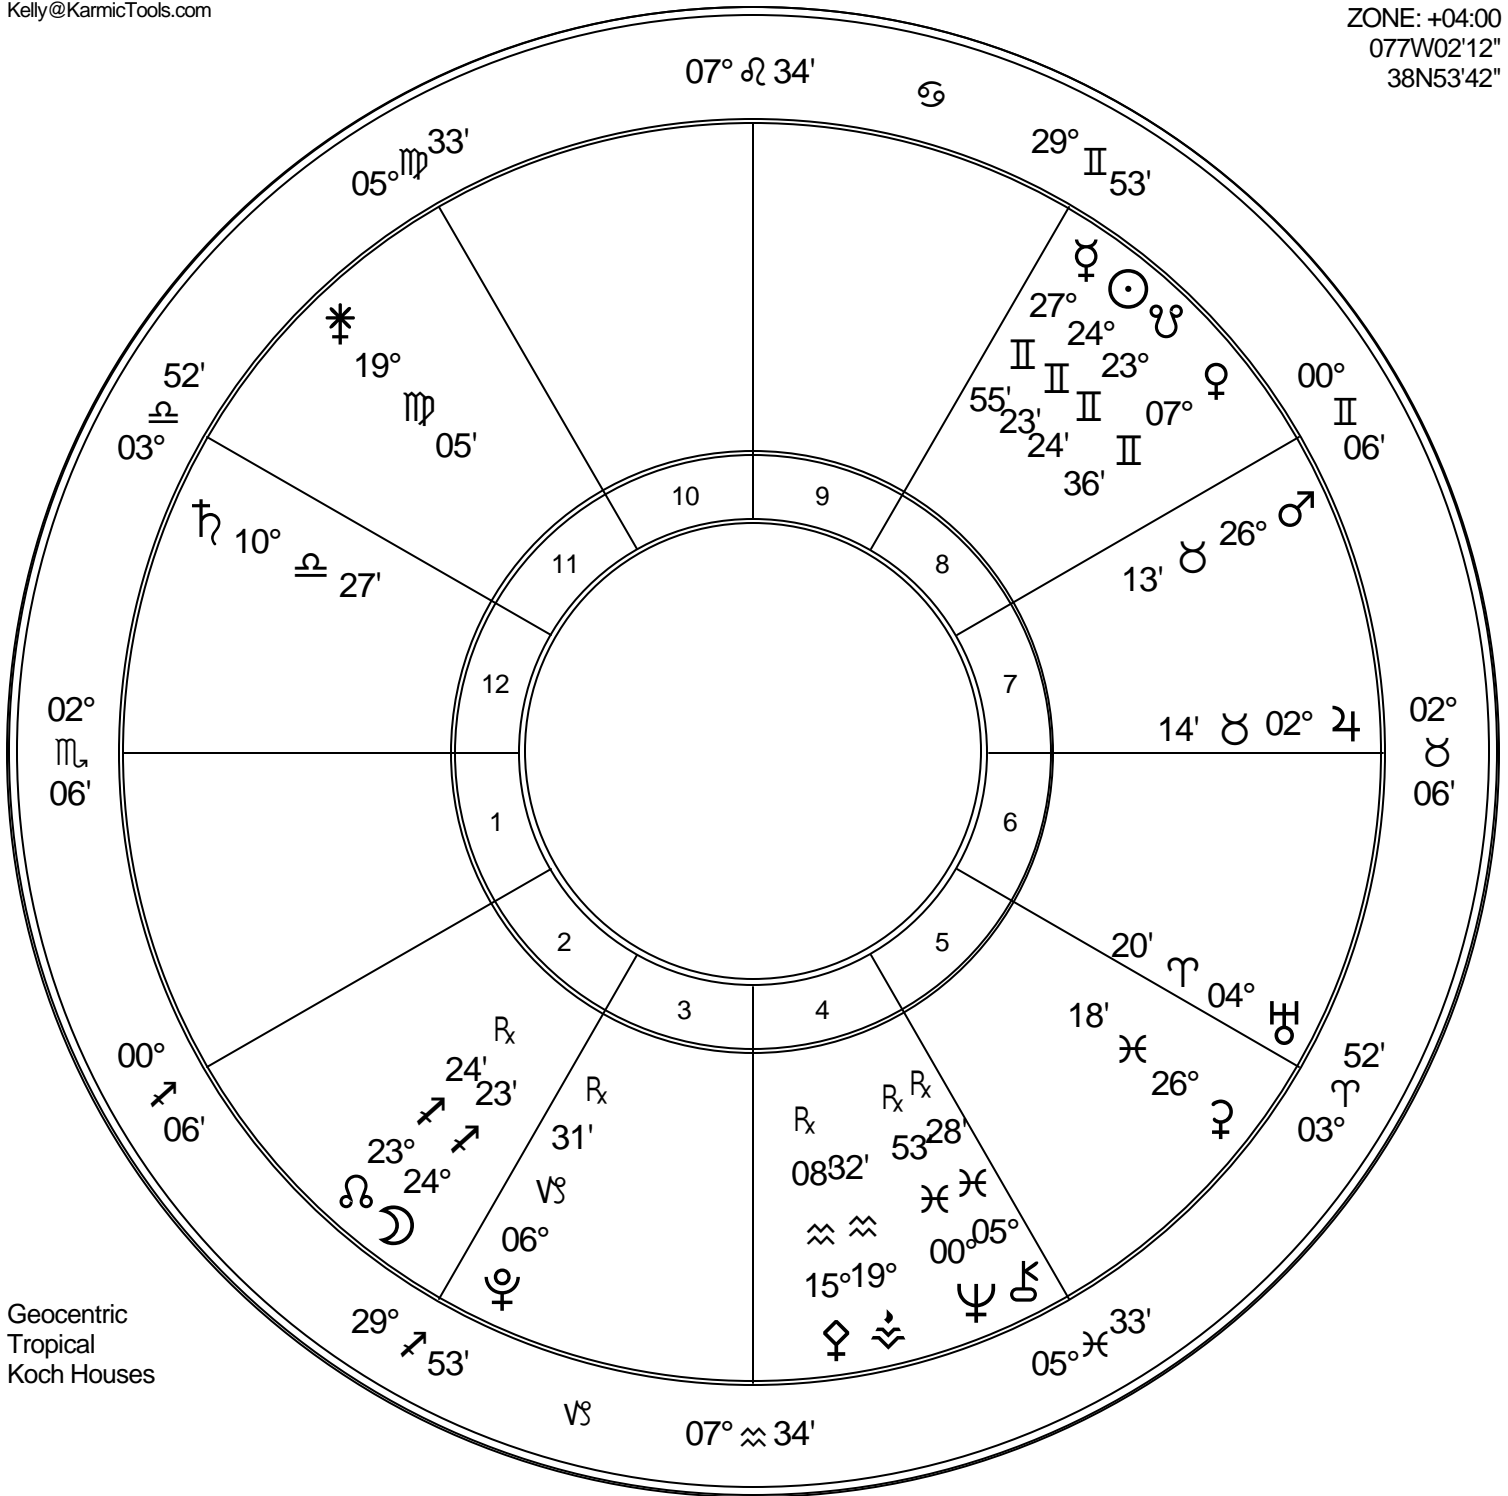

Chart Compliments of:  
 Kelly M Beard  
 Intuitive Astrologer  
 KarmicTools.com  
 (301) 541-7695  
 Kelly@KarmicTools.com

SAG FullMoonLE  
 Jun 15, 2011  
 Washington,DC  
 04:13:00 PM EDT  
 ZONE: +04:00  
 077W02'12"  
 38N53'42"

Geocentric  
 Tropical  
 Koch Houses