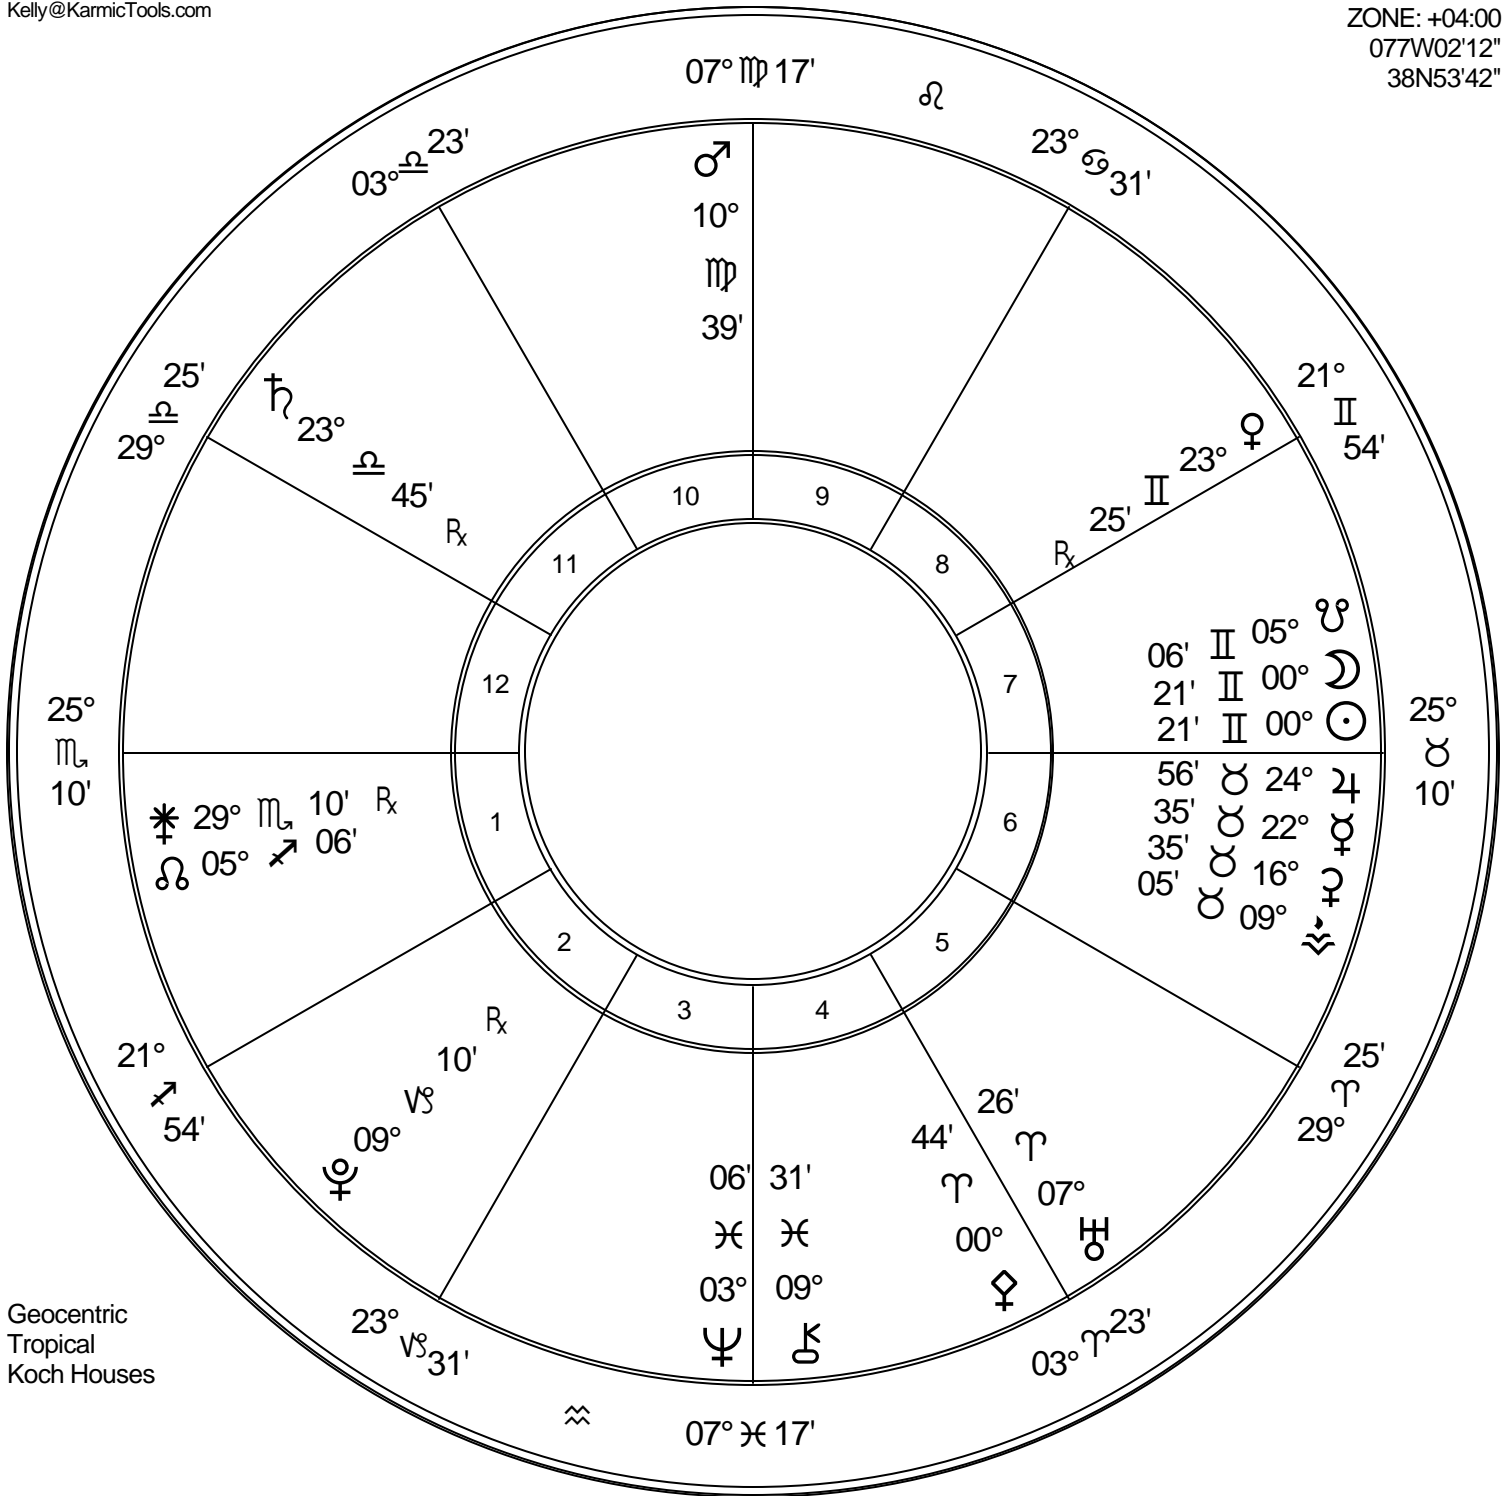

Chart Compliments of:
 Kelly M Beard
 Intuitive Astrologer
 KarmicTools.com
 (301) 541-7695
 Kelly@KarmicTools.com

GEM NewMoonSE
 May 20, 2012
 Washington,DC
 07:48:00 PM EDT
 ZONE: +04:00
 077W02'12"
 38N53'42"

Geocentric
 Tropical
 Koch Houses